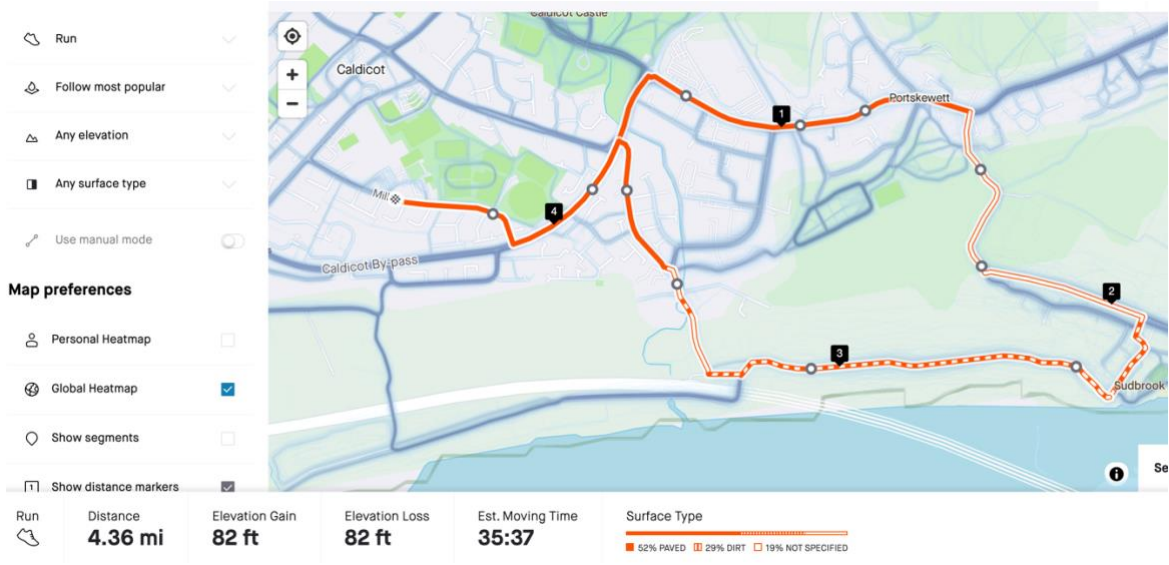

Caldicot Long
Caldicot Medium

Caldicot Short

Portskewett/Sudbrook Long

Portskewett Medium

Portskewett Short

Seawall Short

Seawall Medium

Seawall Long

Dewstow Long

Dewstow Medium

Dewstow Short

Moors Rd / Rogiet Loop Long

Moors Rd / Rogiet Medium

Moors Rd / Rogiet Short