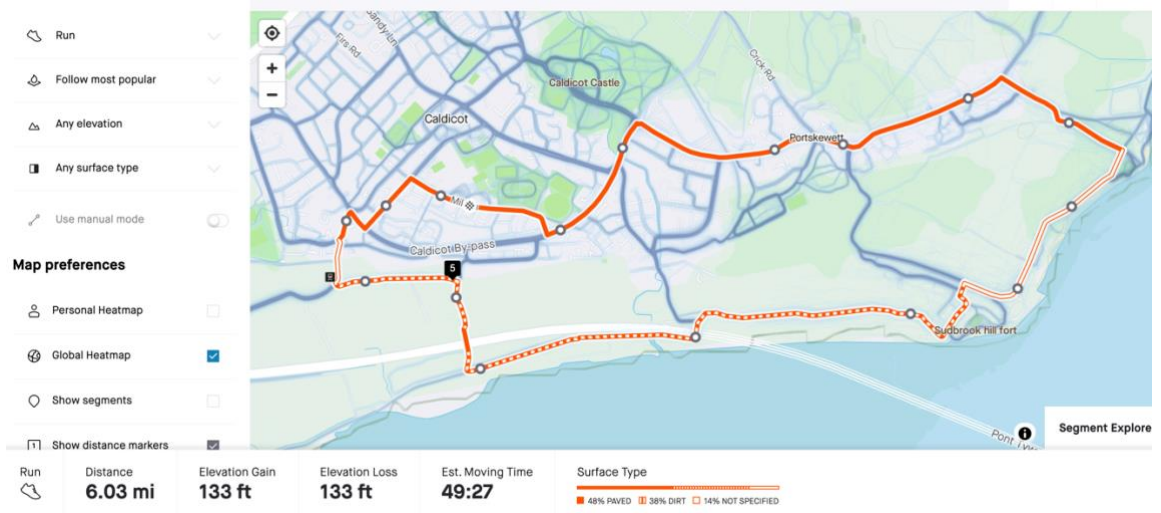

Caldicot Long
Caldicot Medium

Caldicot Short

Portskewett/Sudbrook Long

Portskewett Medium

Portskewett Short

Seawall Short

Seawall Medium

Seawall Long

Dewstow Long

Dewstow Medium

Dewstow Short

Moors Rd / Rogiet Loop Long

Moors Rd / Rogiet Medium

Moors Rd / Rogiet Short