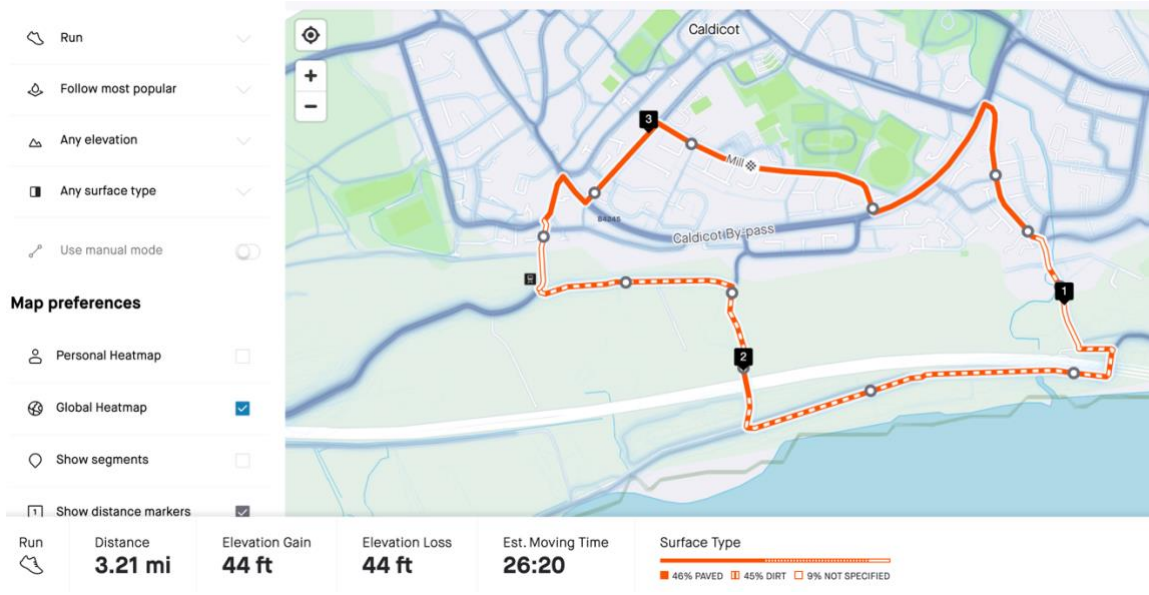

Caldicot Long
Caldicot Medium

Caldicot Short

Portskewett/Sudbrook Long

Portskewett Medium

Portskewett Short

Seawall Short

Seawall Medium

Seawall Long

Dewstow Long

Dewstow Medium

Dewstow Short

Moors Rd / Rogiet Loop Long

Moors Rd / Rogiet Medium

Moors Rd / Rogiet Short